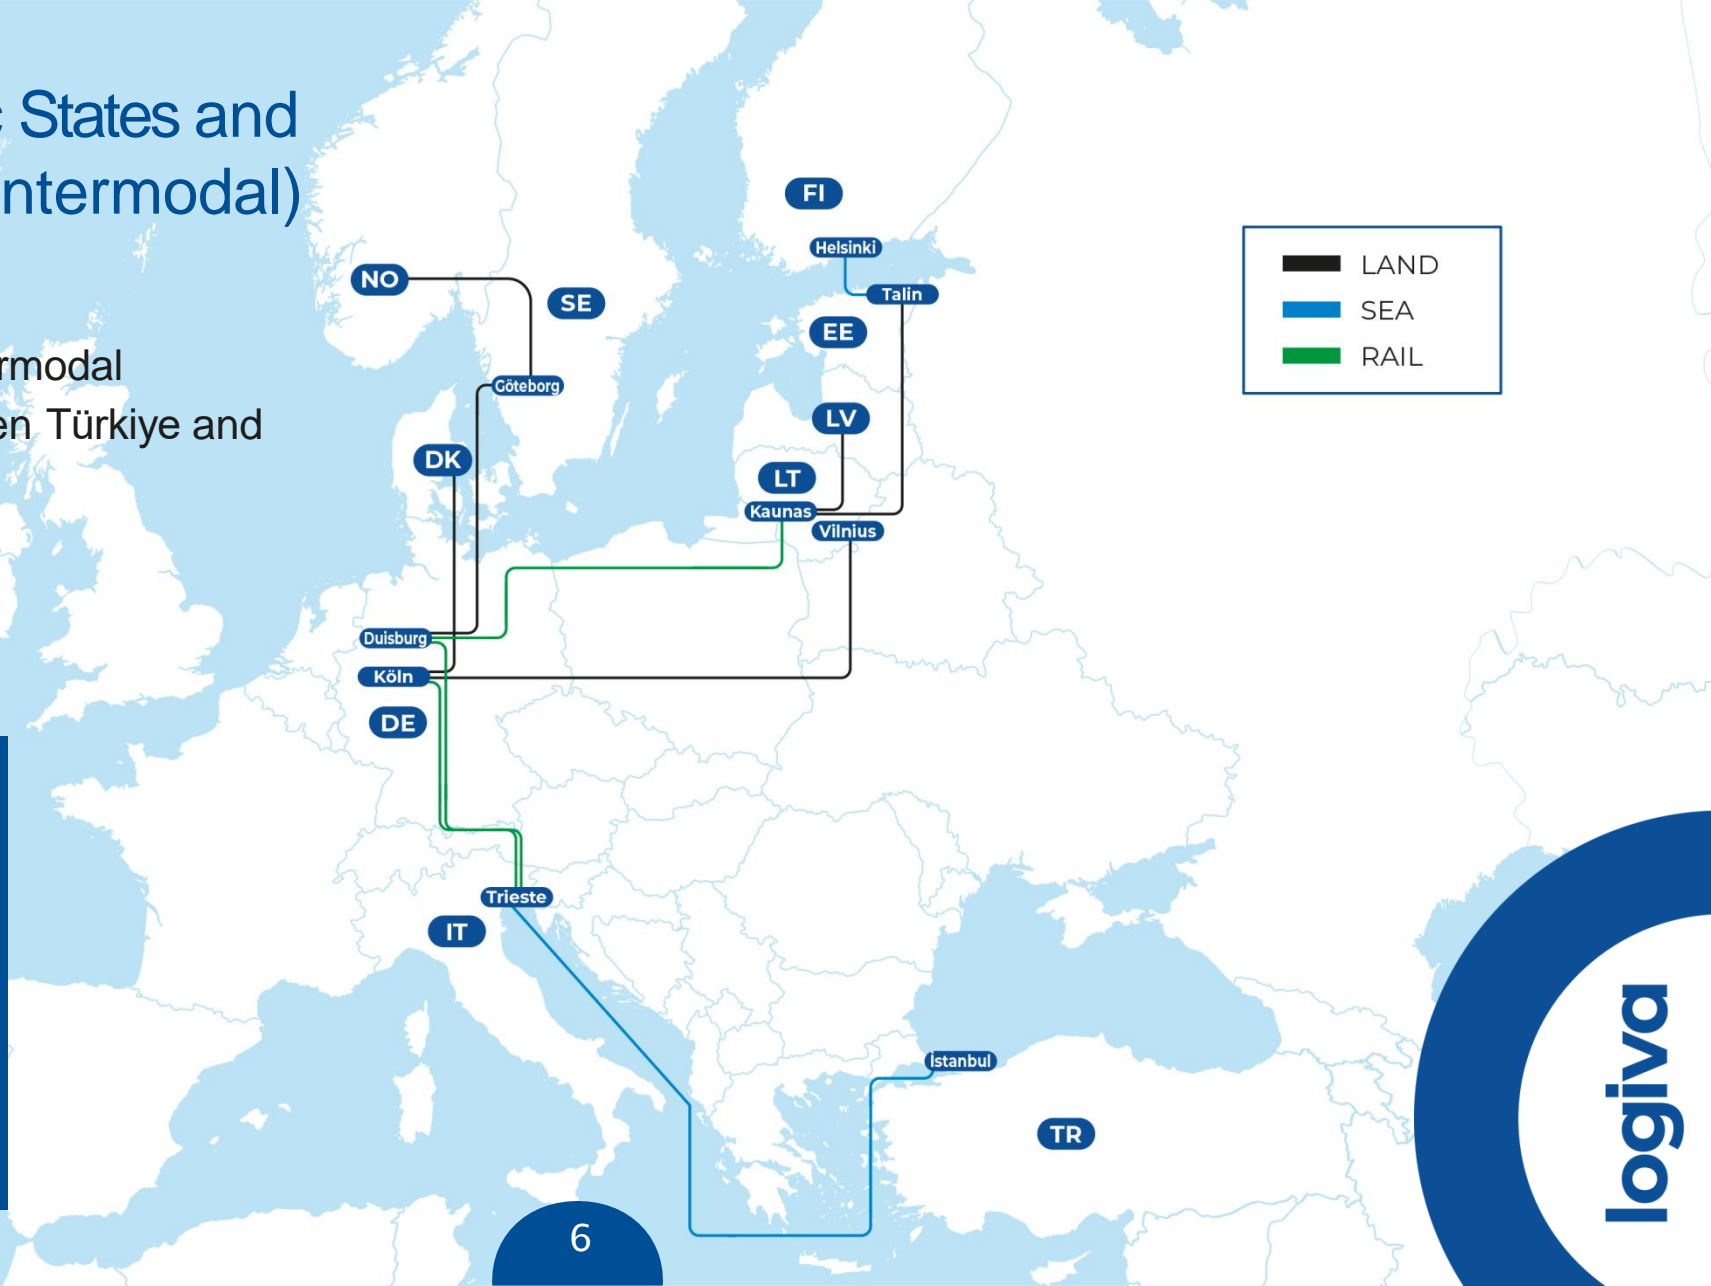

Türkiye – Baltic States and Scandinavia (Intermodal)

We also carry out intermodal transportation between Türkiye and these countries.

Lithuania	11-12 days
Estonia	12-13 days
Latvia	12-13 days
Finland	13-14 days
Denmark	8-9 days
Sweden	9-10 days
Norway	10-11 days