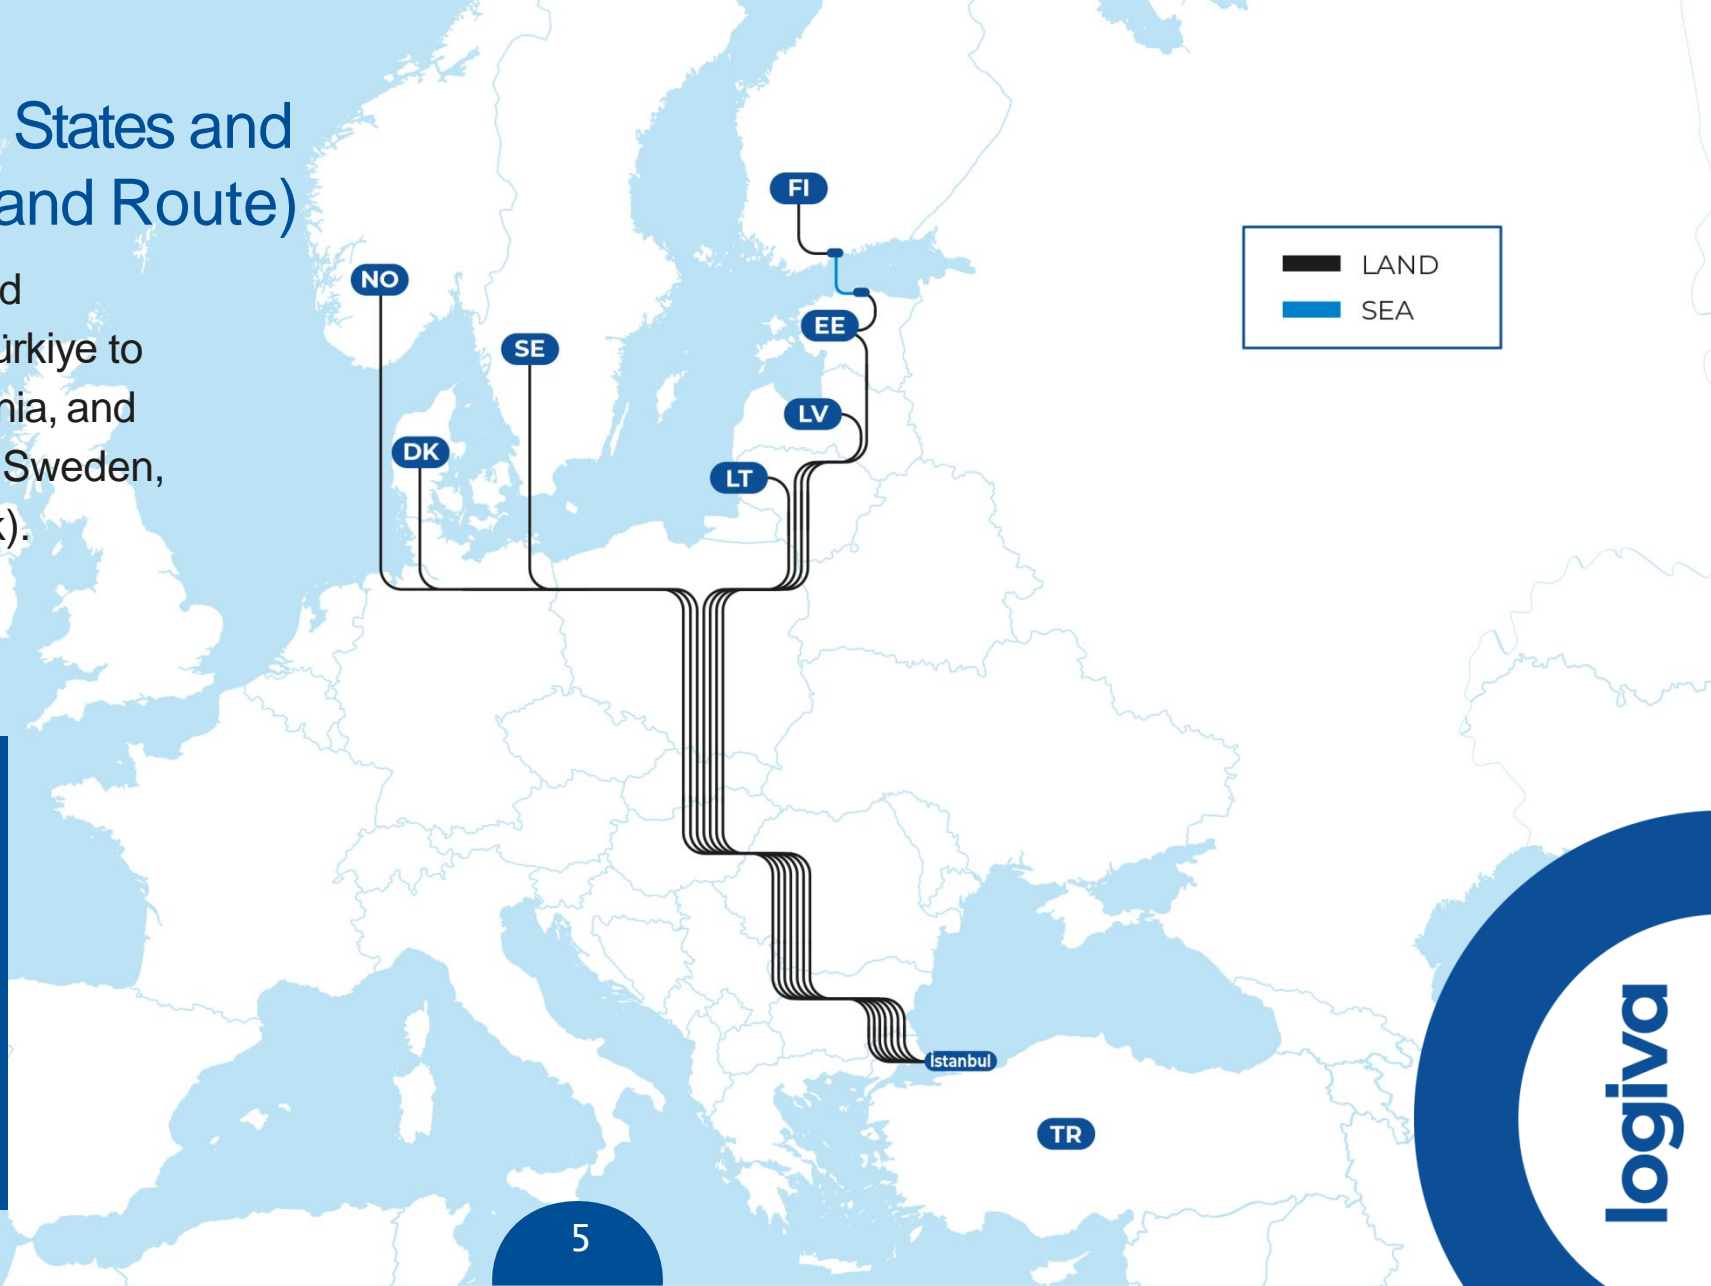

We are [#BringingTheWorldCloser](#) in line with our principles of providing damage-free, secure, and on-time deliveries.

Operations Management

Our main routes consist of transportation between Türkiye and the Baltic States and Finland, as well as within the Baltic States and Scandinavia, and between Europe and Türkiye.

We will continue to provide our services with our customer- and solution-oriented approach.

Türkiye – Baltic States and Scandinavia (Land Route)

We operate direct road transportation from Türkiye to Latvia, Lithuania, Estonia, and Scandinavia (Finland, Sweden, Norway, and Denmark).

Lithuania	6-7 days
Estonia	7-8 days
Latvia	6-7 days
Finland	8-9 days
Denmark	6-7 days
Sweden	7-8 days
Norway	8-9 days

Türkiye – Baltic States and Scandinavia (Intermodal)

We also carry out intermodal transportation between Türkiye and these countries.

From Lithuania	
Estonia	1 days
Latvia	1 days
Finland	1-2 days
Denmark	2 days
Sweden	2 days
Norway	3 days

Türkiye – Europe line

We run round-trips between Türkiye and every point in Europe.

Contact

Logiva TR (Headquarters)
Türkoba Mah. Kayalar Cad. No: 10/1
Büyüçekmece/Istanbul – Türkiye
info@logiva.com.tr