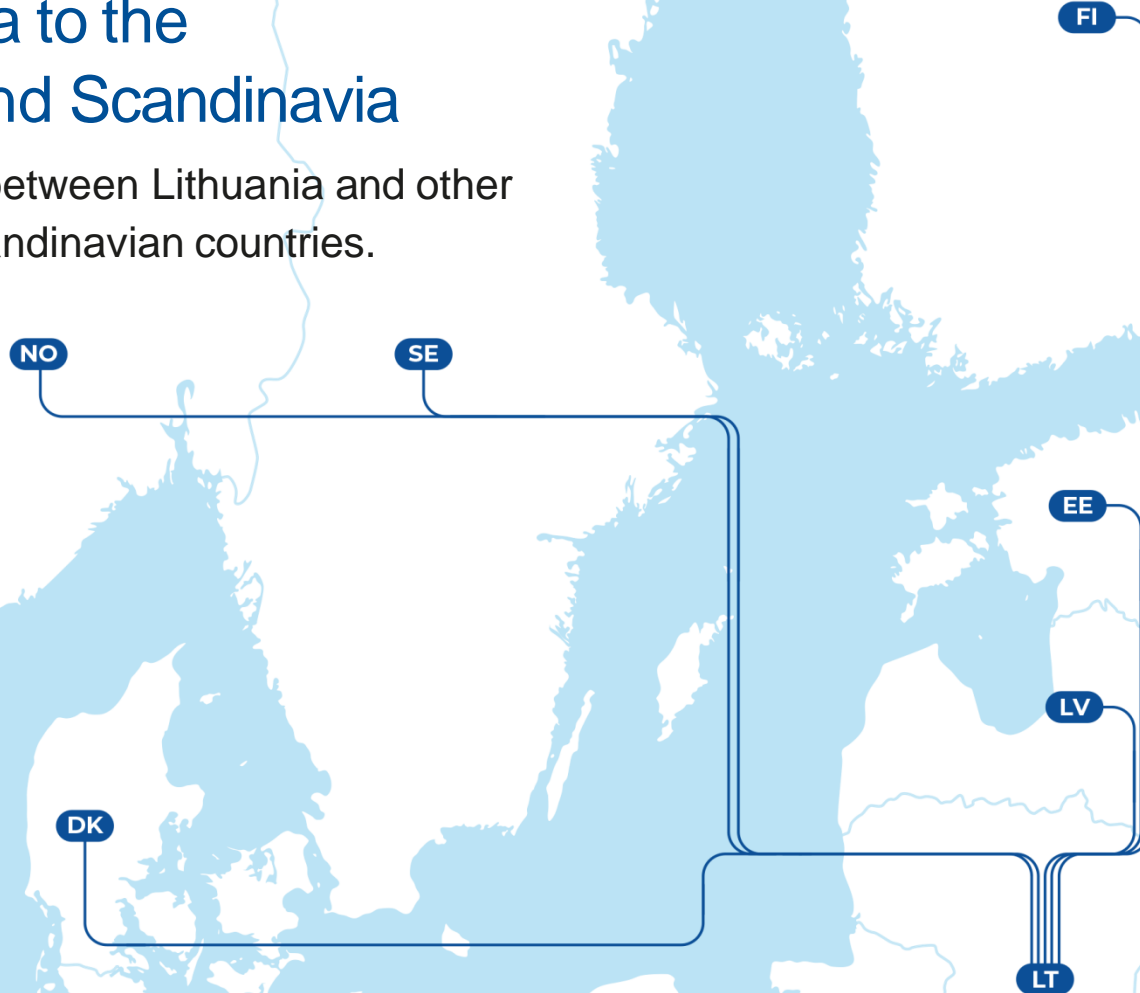

We will continue to provide our services with our customer- and solution-oriented approach.

Türkiye – Baltic States and Scandinavia (Land Route)

We operate direct road transportation from Türkiye to Latvia, Lithuania, Estonia, and Scandinavia (Finland, Sweden, Norway, and Denmark).

Lithuania	6-7 days
Estonia	7-8 days
Latvia	6-7 days
Finland	8-9 days
Denmark	6-7 days
Sweden	7-8 days
Norway	8-9 days

Türkiye – Baltic States and Scandinavia (Intermodal)

We also carry out intermodal transportation between Türkiye and these countries.

Lithuania	11-12 days
Estonia	12-13 days
Latvia	12-13 days
Finland	13-14 days
Denmark	8-9 days
Sweden	9-10 days
Norway	10-11 days

From Lithuania to the Baltic States and Scandinavia

We run round-trips between Lithuania and other
Baltic states and Scandinavian countries.

From Lithuania	
Estonia	1 days
Latvia	1 days
Finland	1-2 days
Denmark	2 days
Sweden	2 days
Norway	3 days

Türkiye – Europe line

We run round-trips between Türkiye and every point in Europe.

Contact

Logiva TR (Headquarters)
Türkoba Mah. Kayalar Cad. No: 10/1
Büyüçekmece/Istanbul – Türkiye
info@logiva.com.tr